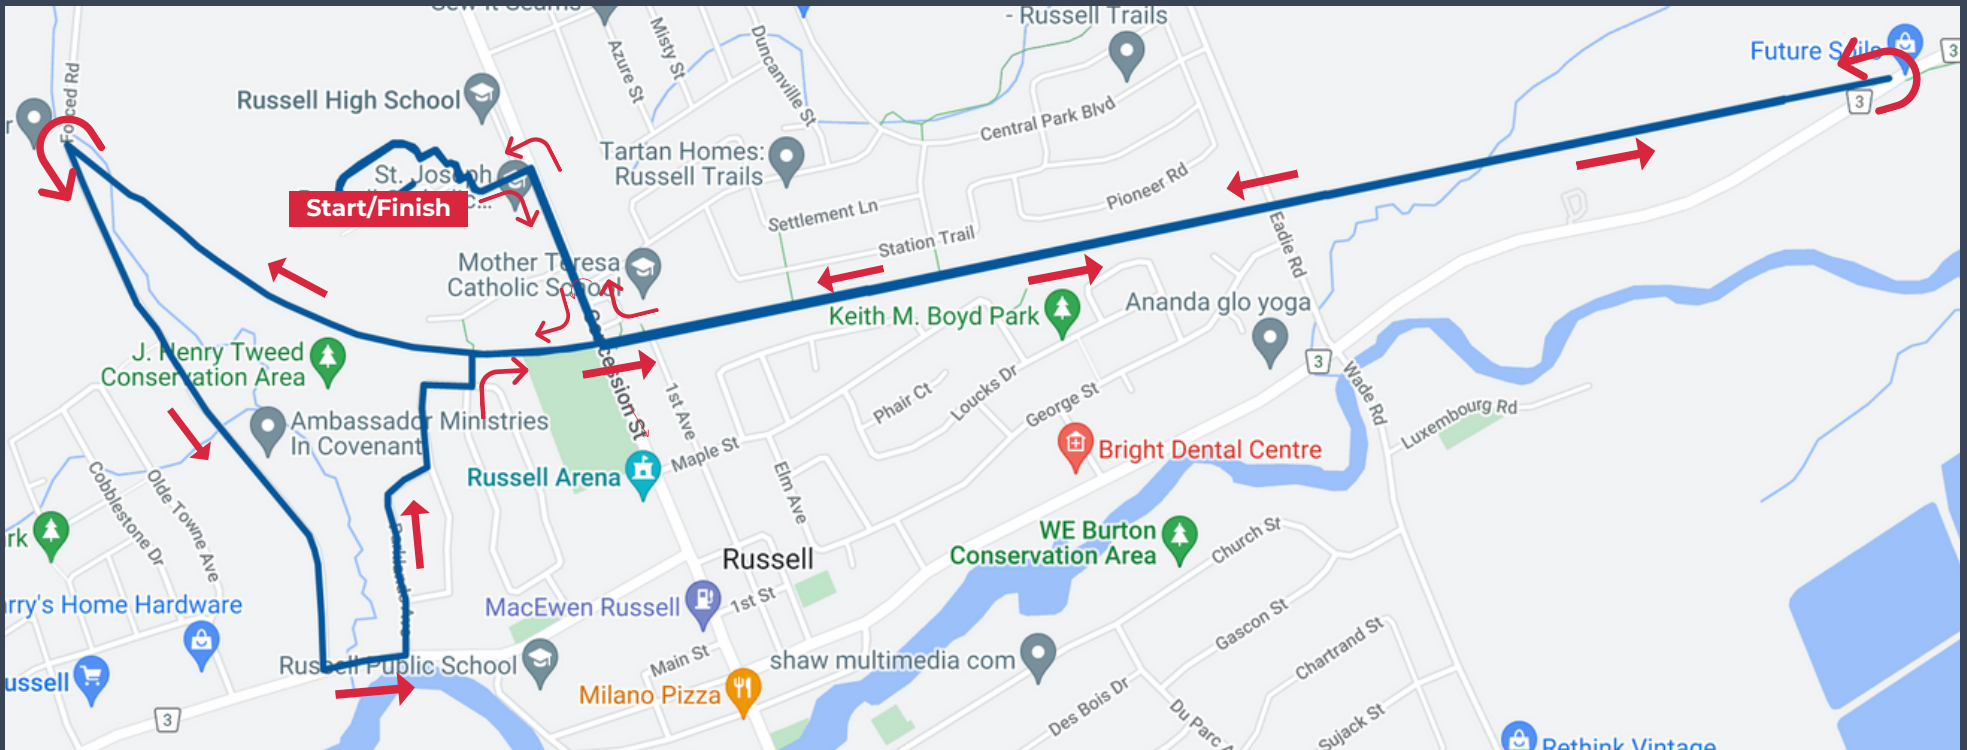

RUSSELL RUN

10 KM ROAD RACE • 5 KM FUN RUN/WALK
1.2 KM KIDS RUN

10 Km Route

RUSSELL RUN CLUB